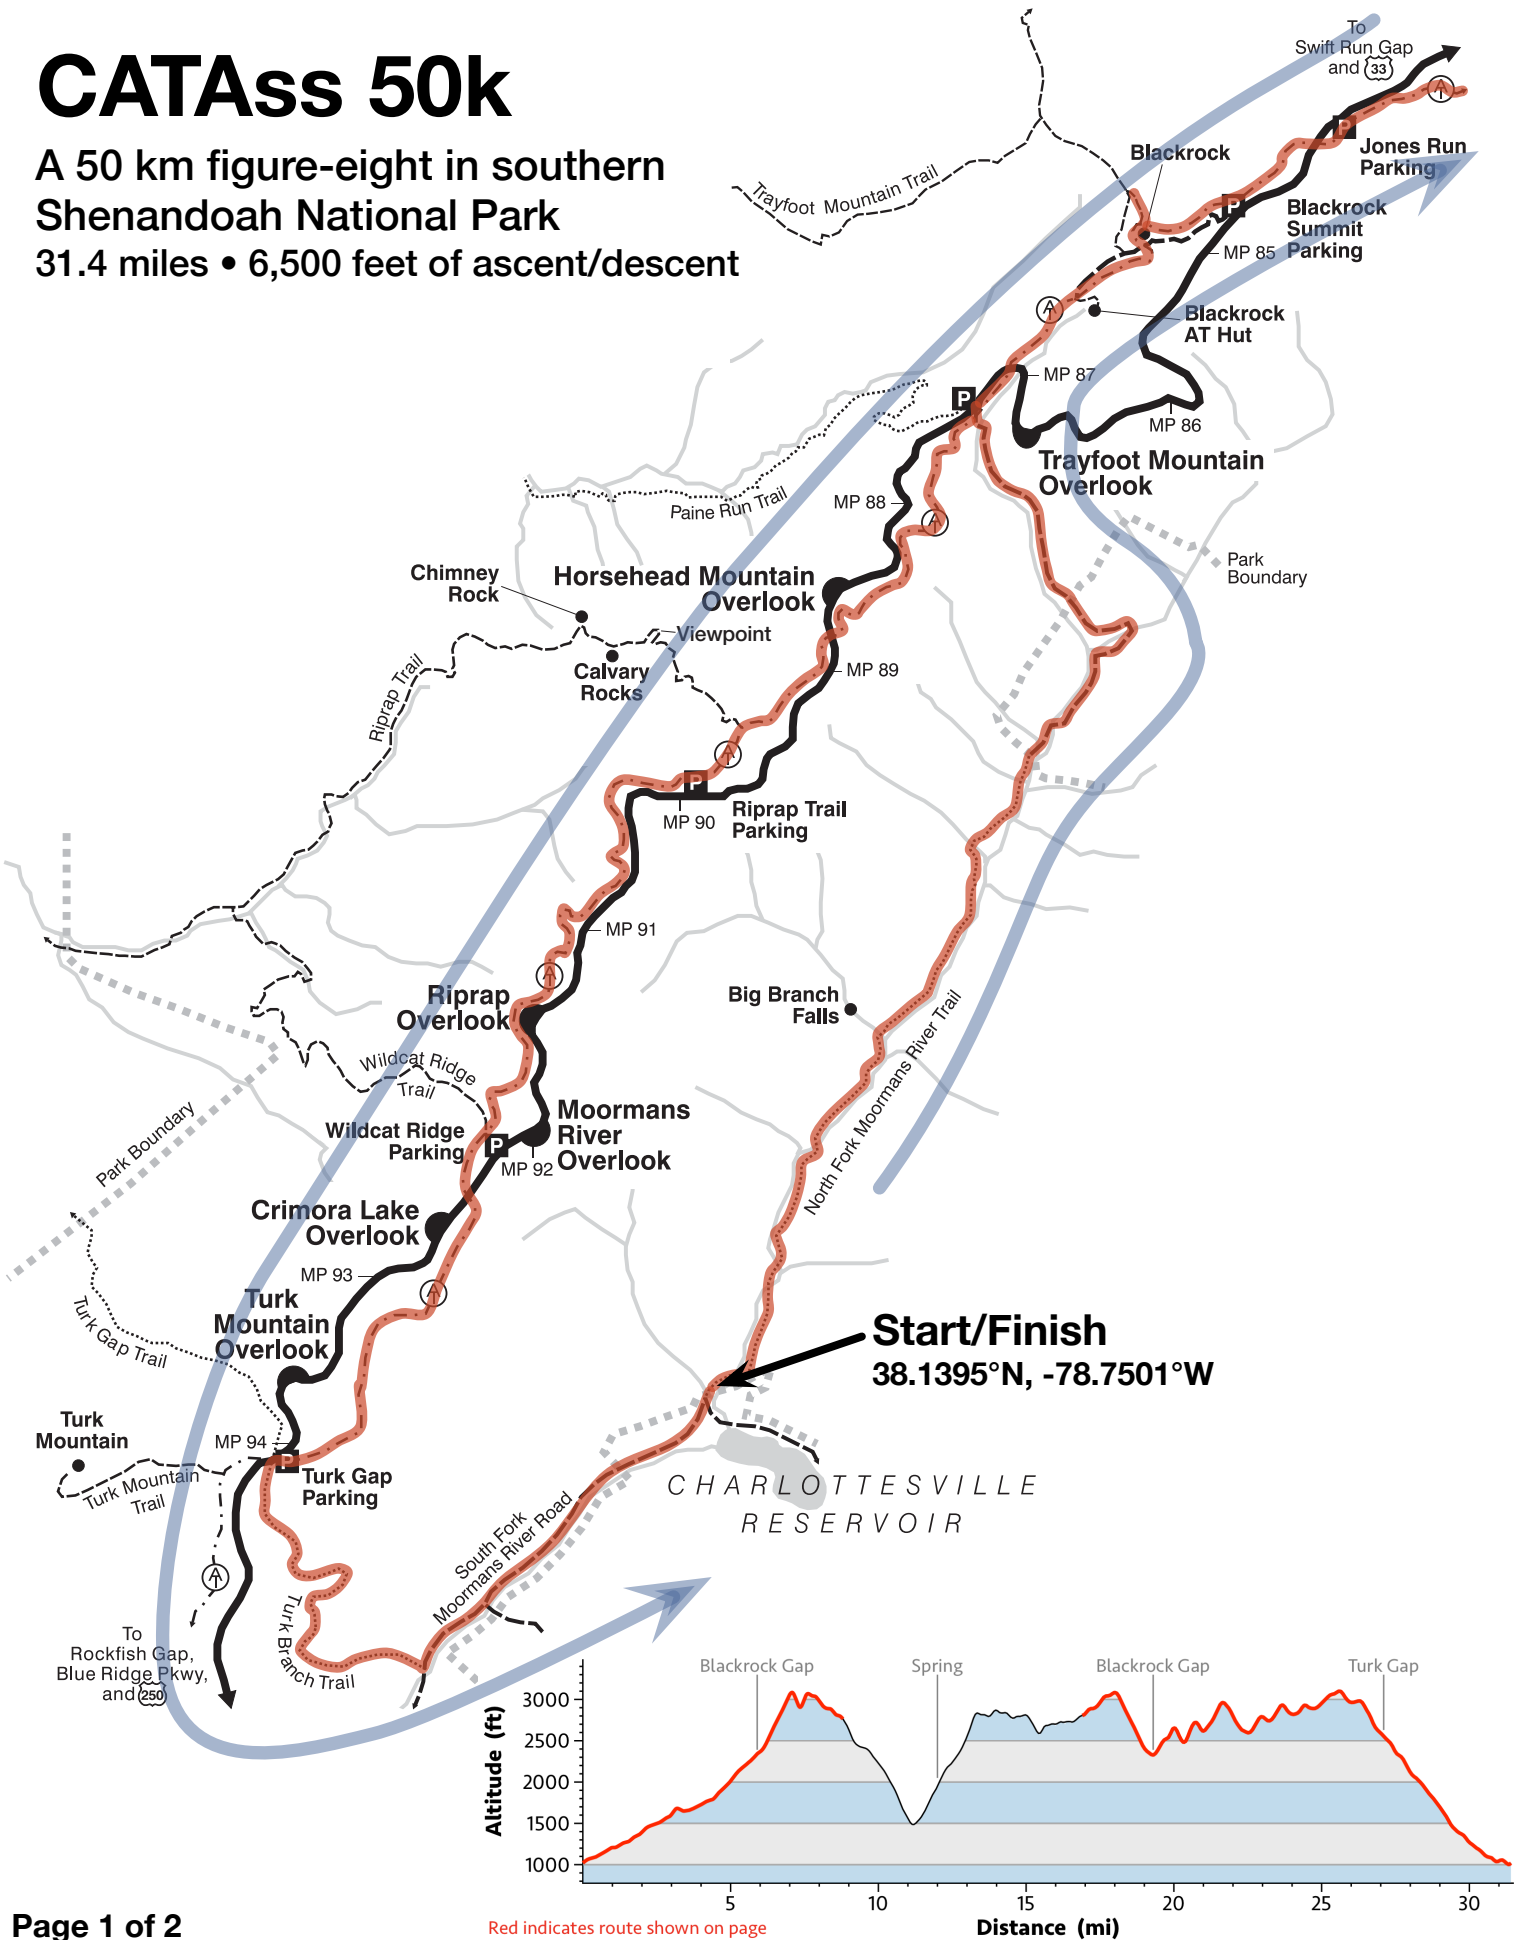

CATass 50k

A 50 km figure-eight in southern Shenandoah National Park
 31.4 miles • 6,500 feet of ascent/descent

CATass 50k

A 50 km figure-eight in southern Shenandoah National Park
 31.4 miles • 6,500 feet of ascent/descent